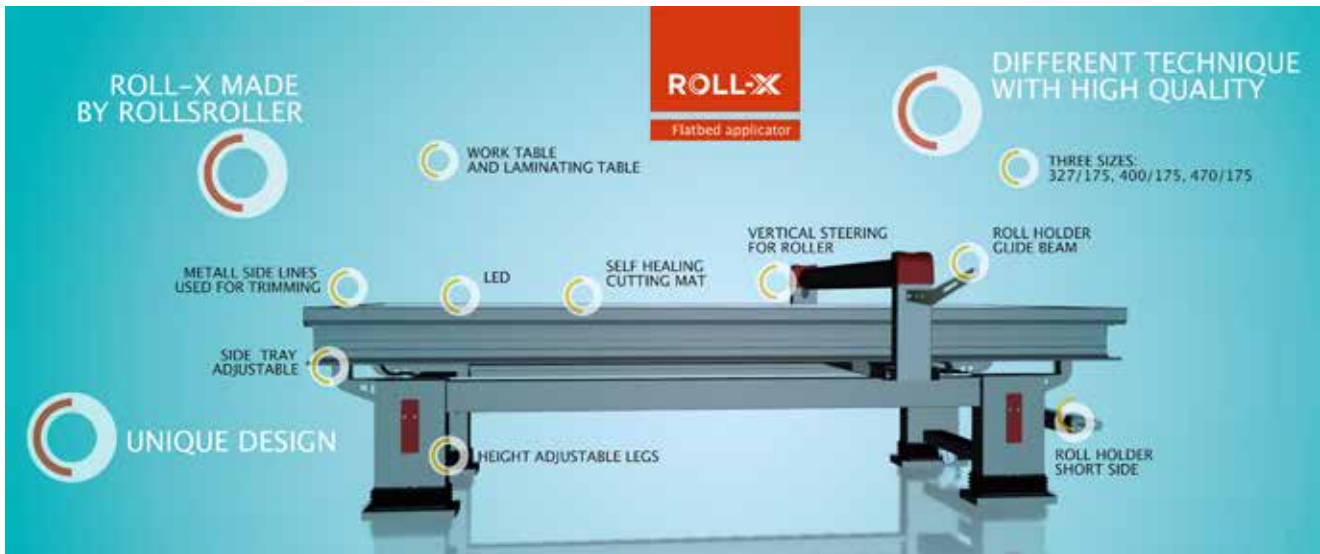

ROLL-X Flatbed Applicator

Description	Ref. Papyrus	Ref. Supplier	€

Roll-X® GO
Flatbed Applicator with: tempered glass bed, self healing cutting mat, side pockets, media holder, Stop static kit, Casters.

RX GO 470/175			13 900,00
Bed length			4700 mm.
Bed width			1750 mm.
Length of working area			4300 mm.
Width of working area/roller width			1650 mm.
Work height flatbed			850 -1070 mm.
Max. thickness of substrate			85 mm.
RX GO 400/175			12 900,00
Bed length			4000 mm.
Bed width			1750 mm.
Length of working area			3600 mm.
Width of working area/roller width			1650 mm.
Work height flatbed			850 -1070 mm.
Max. thickness of substrate			85 mm.
RX GO 327/175			11 900,00
Bed length			3270 mm.
Bed width			1750 mm.
Length of working area			2870 mm.
Width of working area/roller width			1650 mm.
Work height flatbed			850 -1070 mm.
Max. thickness of substrate			85 mm.