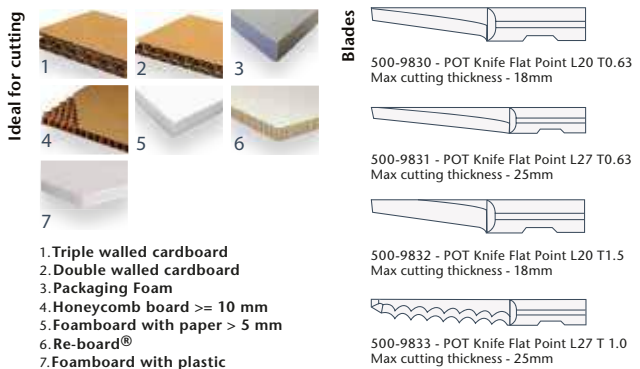

PNEUMATIC OSCILLATING TOOL		
* includes: 1 x KNIFE POT Flat Point L20 T0.63		
* Requires: service maintenance		
* Requires: Dry and high volume compressed air.	500-9350	4 290,00
PNEUMATIC OSCILLATING TOOL - LONG (POT-L)		
* includes: 1 x KNIFE POT-L L50 T1 (1knife) [3pc:500-9835]		
* Requires: Dry and high volume compressed air.		
* Maximum material thickness: 42mm / 1.67"		
* Can only be used with 50mm long knives!	500-9350	5 190,00