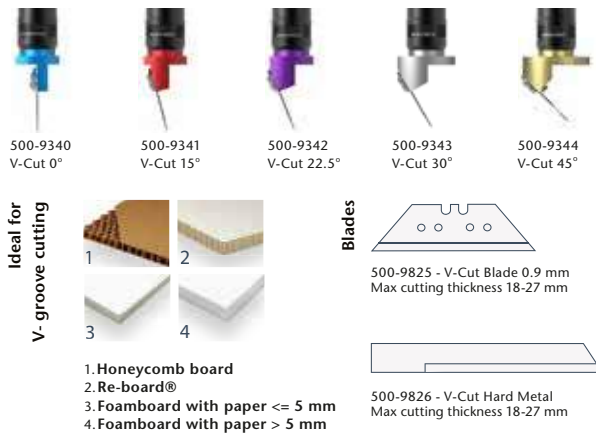

SUMMA Flatbed Cutting System

Description	Ref. Papyrus	Ref. Supplier	€

SUMMA F Series - Consumables and Accessories

Tools for Tangential Module

V-Cut Tools

The V-Cut Tools are available in 5 angles and are designed to cut a V-shaped groove in rigid sandwich and foam composite boards up to 27 mm thick, depending on the material's density.

V-CUT TOOL 0° includes: 1 set of 5 V-Cut blades 0.9 mm [500-9825] - 1 hard metal v-cut blade [500-9826]	500-9340	590,00
V-CUT TOOL 15° includes: 1 set of 5 V-Cut blades 0.9 mm [500-9825] - 1 hard metal v-cut blade [500-9826]	500-9341	590,00
V-CUT TOOL 22.5° includes: 1 set of 5 V-Cut blades 0.9 mm [500-9825] - 1 hard metal v-cut blade [500-9826]	500-9342	590,00
V-CUT TOOL 30° includes: 1 set of 5 V-Cut blades 0.9 mm [500-9825] - 1 hard metal v-cut blade [500-9826]	500-9343	590,00
V-CUT TOOL 45° includes: 1 set of 5 V-Cut blades 0.9mm [500-9825] - 1 hard metal V-Cut blade [500-9826]	500-9344	590,00

Pneumatic Oscillating Tool

The Pneumatic Oscillating Tool, powered by compressed air, moves a knife up and down over a stroke of 8 mm. The robust construction of the tool makes it suitable to cut thick material, such as honeycomb board, corrugated board and foam board.